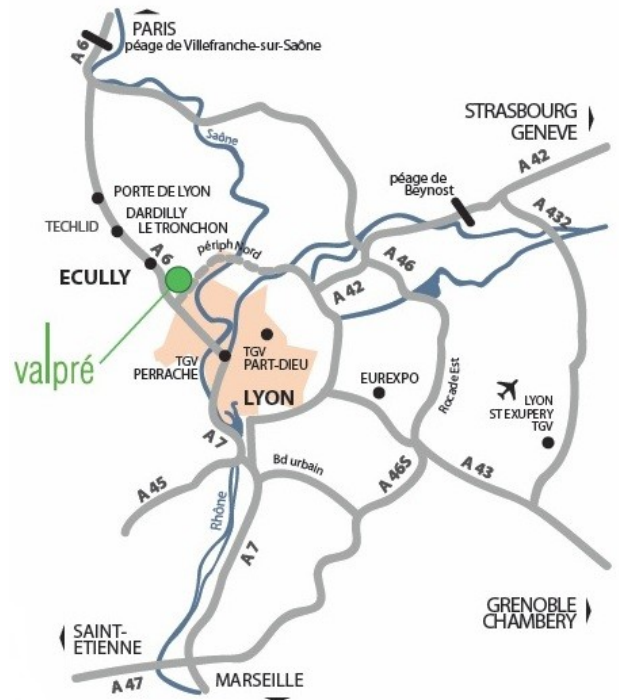

## Distances from :

- Part-Dieu train station : 5,9 Km
- Perrache train station : 13,7 Km
- Place Bellecour : 7,7 Km
- St Exupéry Airport : 33,1 Km
- Campus EM - Ecole centrale : 2,5 Km
- Valmy metro station : 1,4 Km
- Gorge de Loup metro station : 2,1 Km

## If you drive :

- 1 From A6 highway** (from Paris), **exit Ecully n°35**. At the roundabout, take the exit towards **Ecully-centre**, and after 500m, at the trafficlight, just after passing la Maison de la Rencontre, turn left, then follow **'Valpré' signs**.
- 2 From Périphérique Nord**, head towards Porte de Vaise. Before you get to Porte de Valvert, stay on the right way of the street and follow Paris/A6 and the **exit Ecully**. Turn right to Champagne until you reach the restaurant Courte Paille, then turn right again to **rue du Stade**, then follow **'Valpré' signs**.
- 3 From Tunnel de Fourvière**, towards Paris/A6, take the exit Ecully. Turn right to Champagne until you reach the restaurant Courte Paille, then turn right to **rue du Stade**, then follow **'Valpré' signs**.

## If you travel by train :

**From La Part-Dieu**, go down to the subway and take the line B towards Gerland. Switch at Saxe-Gambetta.

**From Perrache**, take the line A towards L. Bonneval, switch at Bellecour.

In both cases, **rejoin line D towards Gare de Vaise** and stop at Gorge de Loup.

**Take the bus 19** (towards Ecully-le-Pérollier) and stop at Valpré.

*Ideally located in  
the heart of Lyon area*